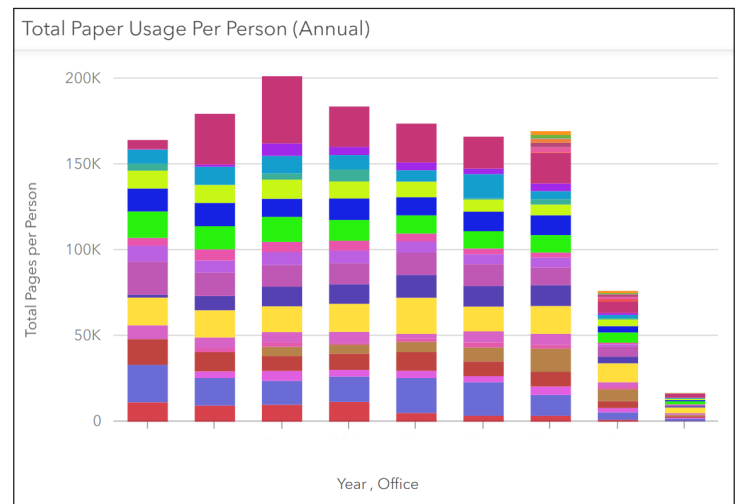

Sustainability with Digital Solutions

Becoming More Sustainable with Insights

Langan leverages the power of our GIS and digital solutions to drive sustainability efforts. Our advanced tools help companies track, manage, and visualize sustainability metrics in real-time and with unprecedented precision.

ArcGIS Insights

Langan uses ArcGIS Insights to measure past, present, and future sustainability metrics in a single web-based platform. Insights has the ability to associate spatial and numeric data in an interactive fashion.

Here are some of the sustainability metrics that can be tracked, mapped, and visualized:

Carbon Emissions

- Transportation and Travel Carbon Emissions
- Office Energy Usage

Green Purchasing

- Purchase Tracking of “Green” and Recycled Products