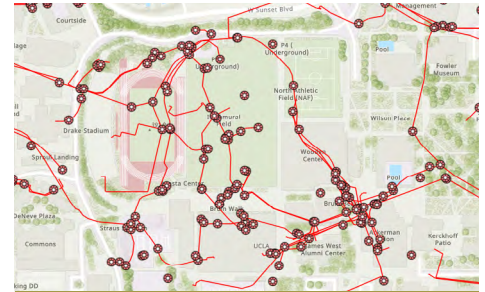

GIS for Asset & Facilities Management Solutions

Management for the Built Environment

Facility Operations & Indoor Mapping

Space Planning Solutions

Digital Twins

Utility Management

- Integrated 3D & Reality Capture
- Asset Inventory, Assessment, & Inspections
- Data Collection & Management
- Environment, Health, and Safety Compliance
- Utility Mapping & Network Management
- Indoor Routing & Wayfinding Apps
- Building Space Planning & Management
- Access Control Points with Security System Integration
- Operational Status & Performance Dashboards
- Site Selection, Capital Planning, & Resource Allocation
- Mobile Apps & Field Operations Enablement
- Indoor Mapping, Analysis, and Reporting